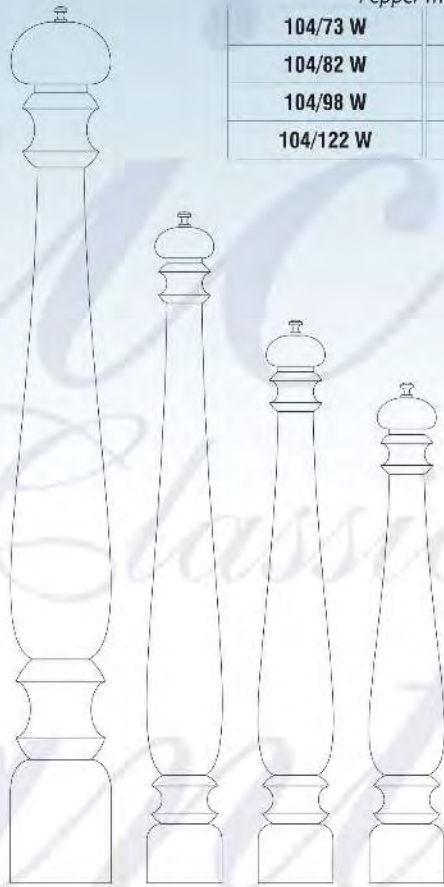

CLASSIC GIANT

CODICE ARTICOLO CODE	Altezza mm	Ø mm	Size inches	Ø inches
104/73 W	730	108	29"1/5	4"1/4
104/82 W	820	108	32"3/4	4"1/4
104/98 W	980	108	39"1/5	4"1/4
104/122 W	1250	146	50"	5"3/4

Macina pepe o macina sale in faggio color noce
Pepper mill or salt mill, walnut colored beechwood

1250 mm 50" 104/122 W
980 mm 39"1/5 104/98 W
820 mm 32"3/4 104/82 W
730 mm 29"1/5 104/73 W